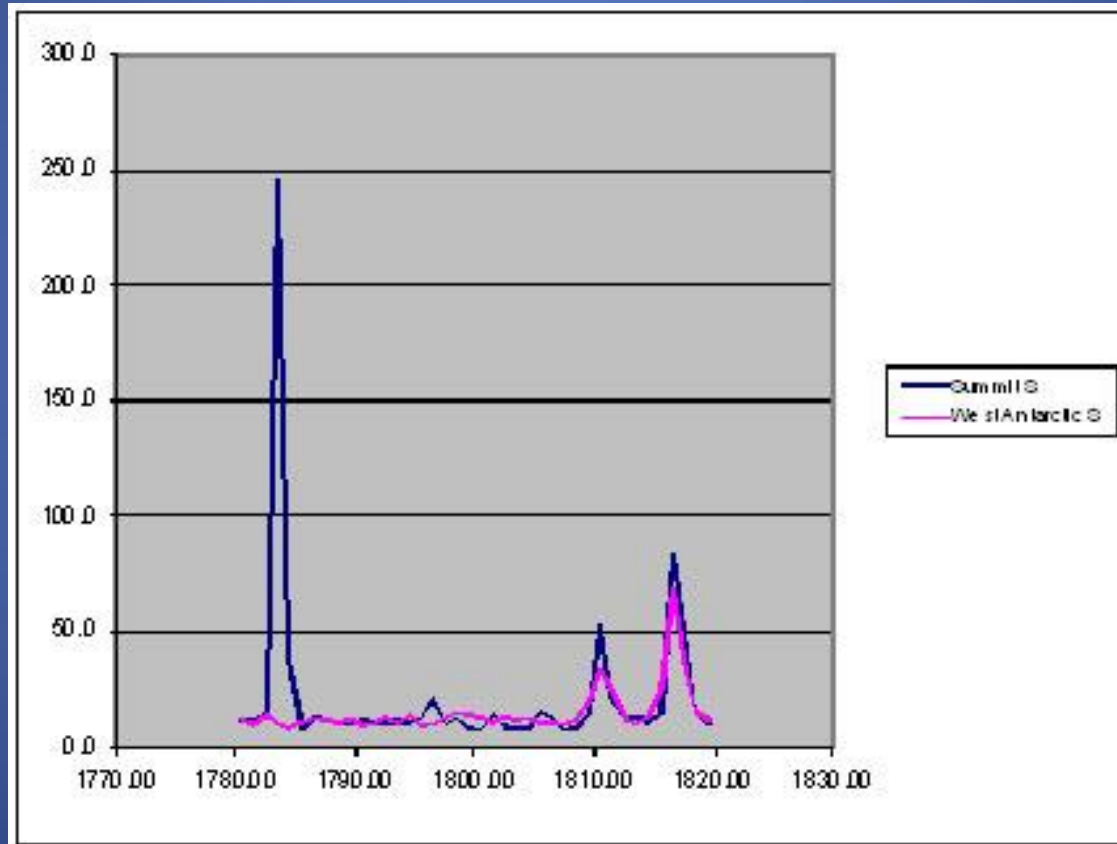

Critical Thinking About Results